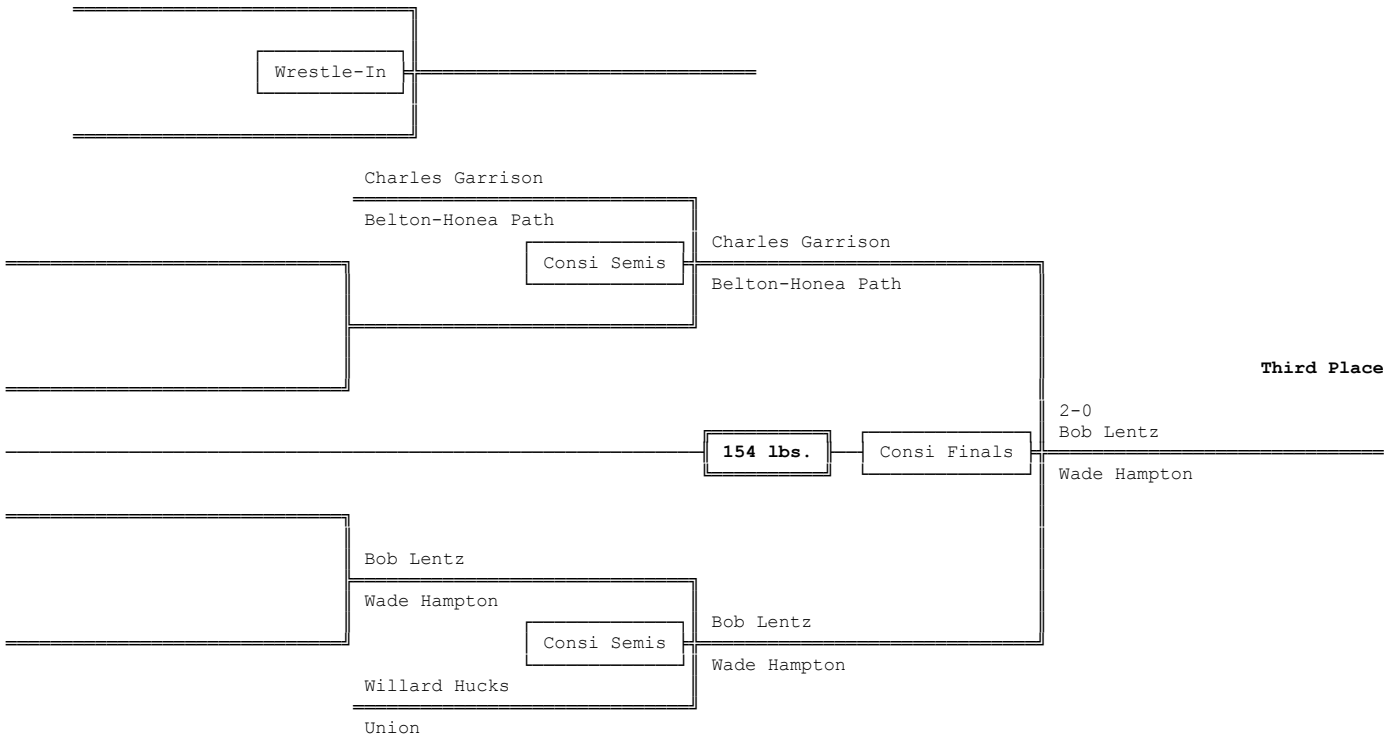

Championship Bracket - 145 lbs.

Consolation Bracket - 145 lbs.

1969 4A-3A-2A-1A South Carolina High School State Wrestling Tournament

Championship Bracket - 154 lbs.

Consolation Bracket - 154 lbs.

1969 4A-3A-2A-1A South Carolina High School State Wrestling Tournament