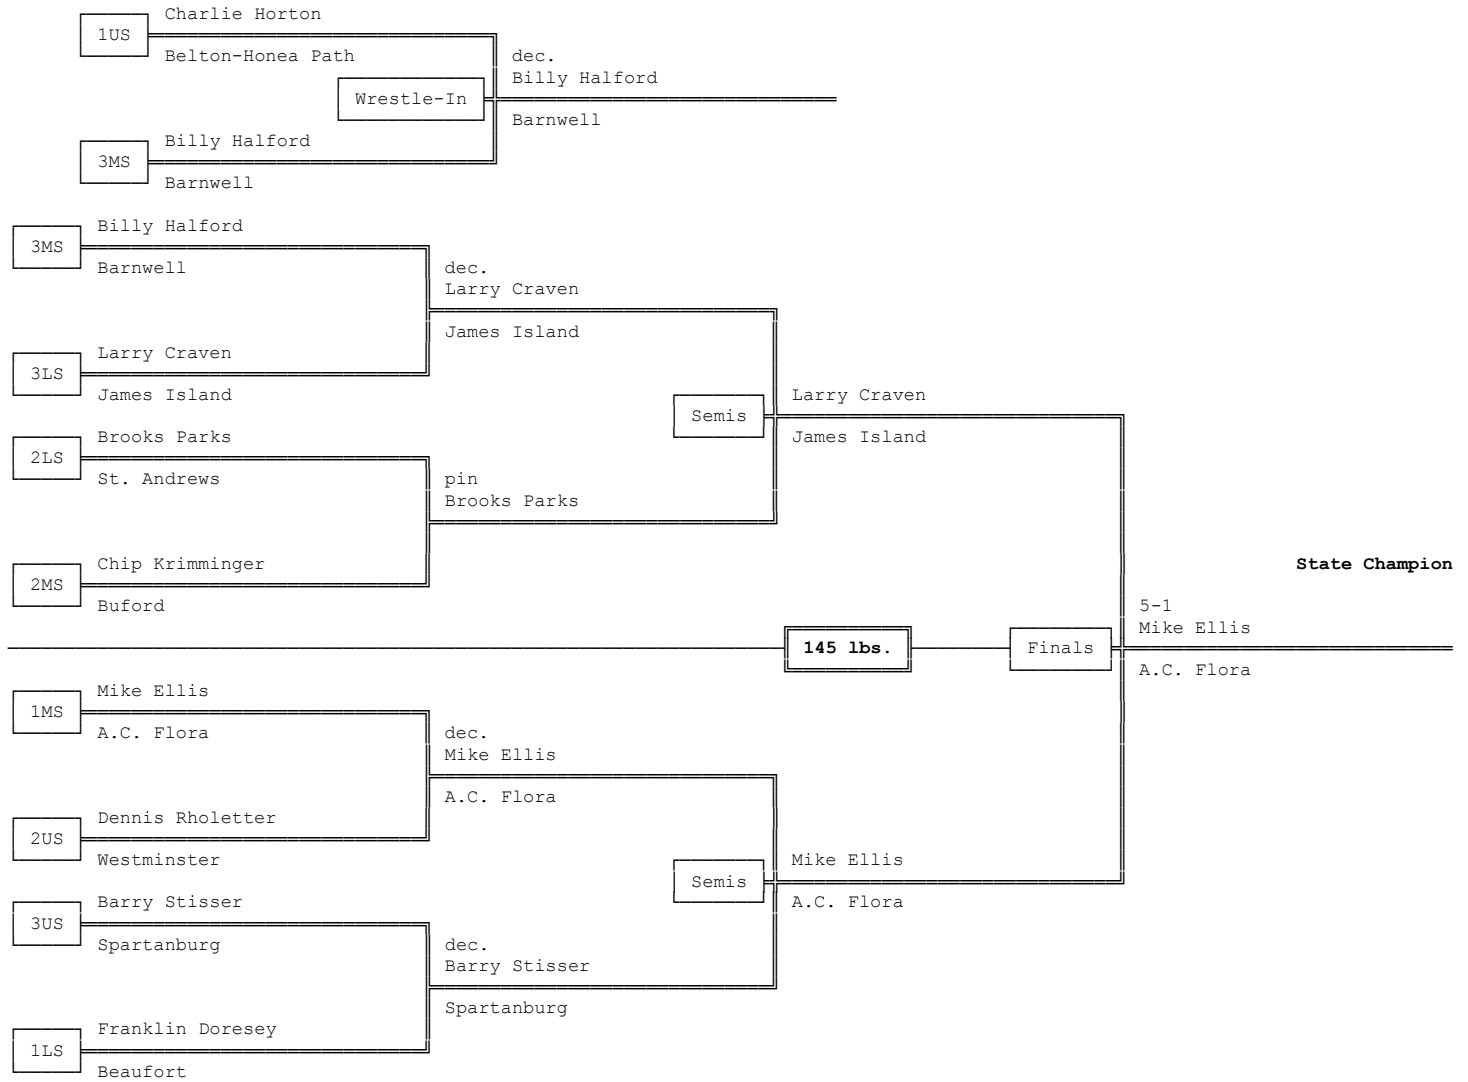

1969 4A-3A-2A-1A South Carolina High School State Wrestling Tournament

Championship Bracket - 145 lbs.