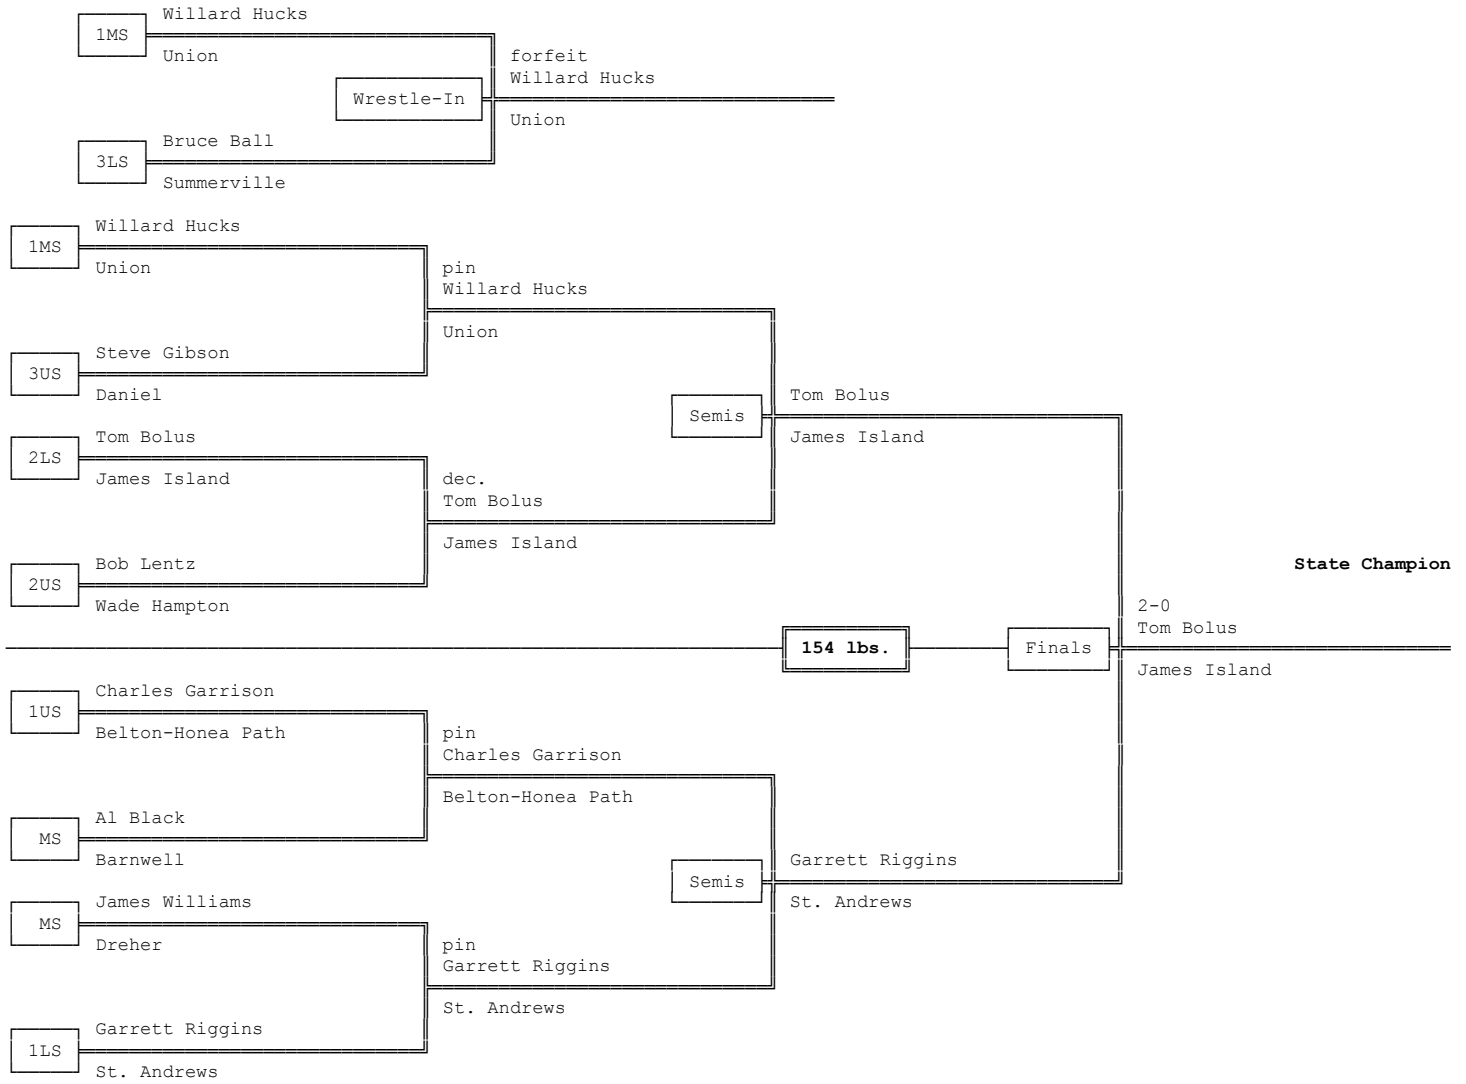

Championship Bracket - 145 lbs.

Consolation Bracket - 145 lbs.

1969 4A-3A-2A-1A South Carolina High School State Wrestling Tournament

Championship Bracket - 154 lbs.

Consolation Bracket - 154 lbs.

1969 4A-3A-2A-1A South Carolina High School State Wrestling Tournament