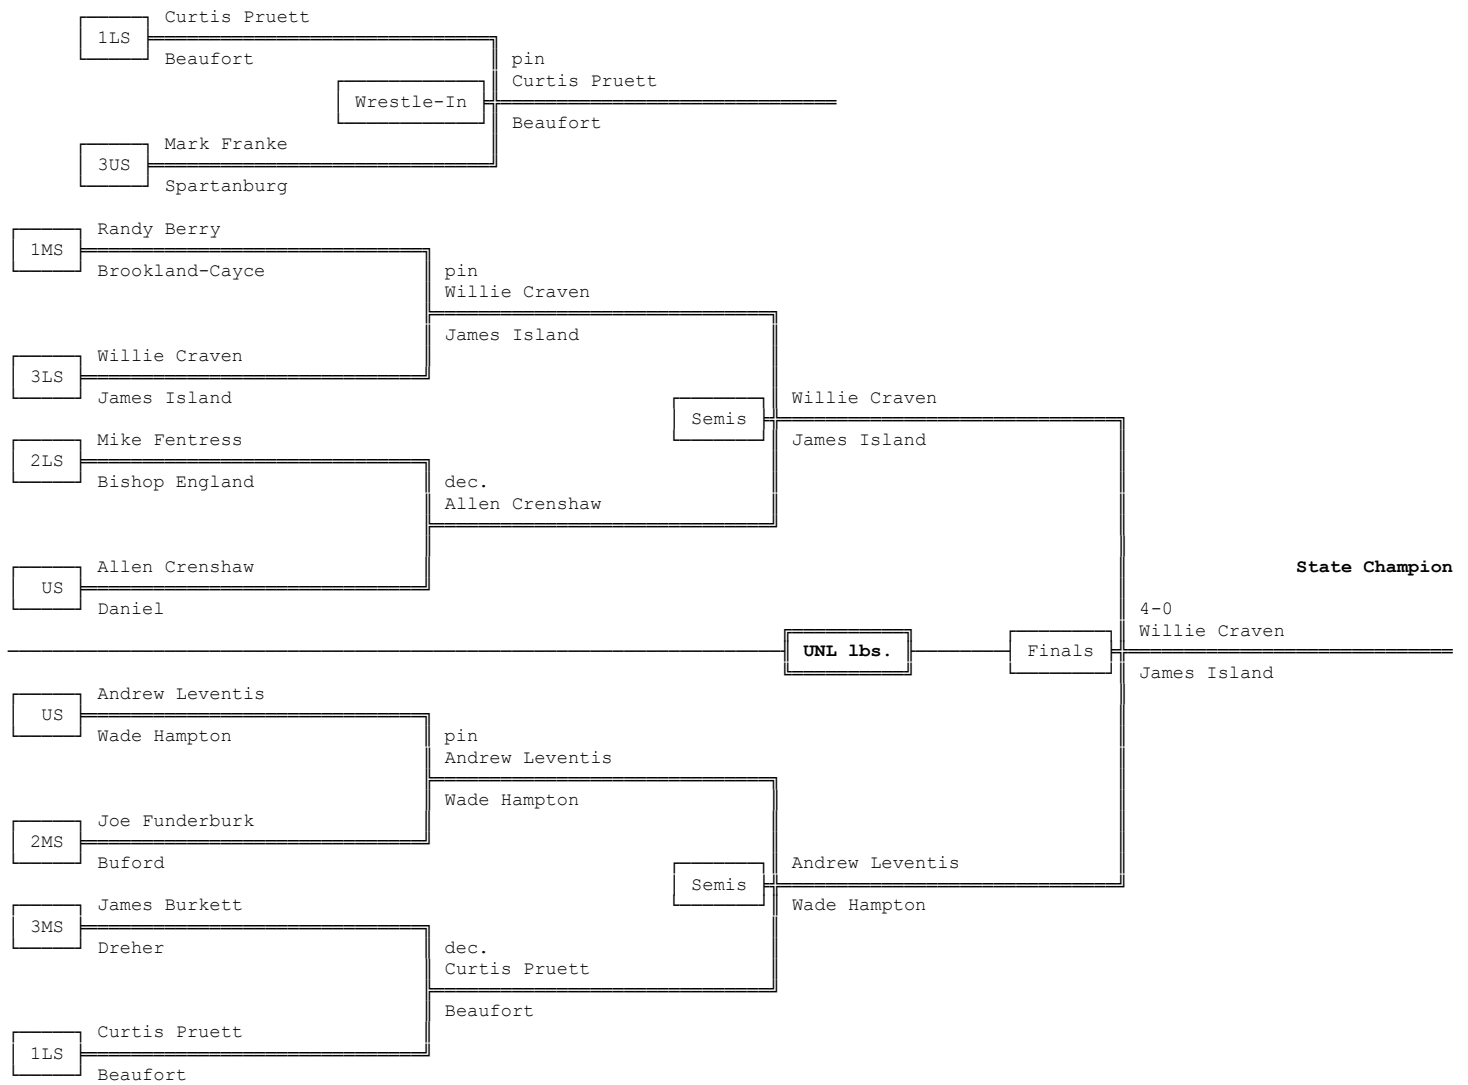

Championship Bracket - 188 lbs.

Consolation Bracket - 188 lbs.

1969 4A-3A-2A-1A South Carolina High School State Wrestling Tournament

Championship Bracket - UNL lbs.

Consolation Bracket - UNL lbs.