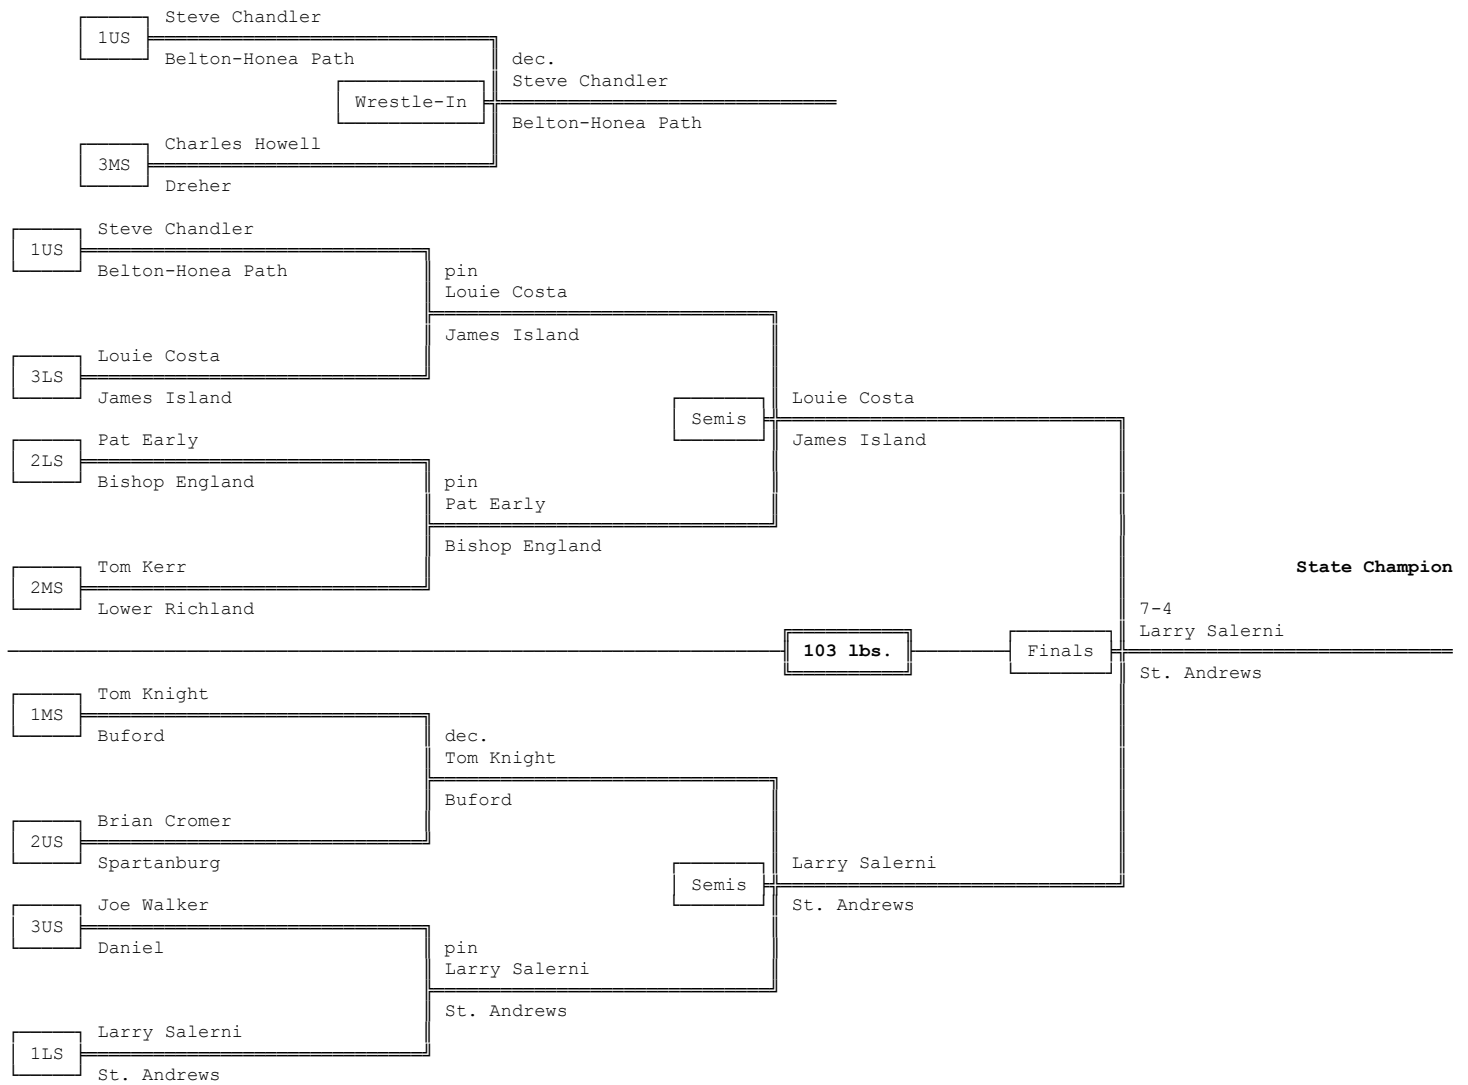

1969 4A-3A-2A-1A South Carolina High School State Wrestling Tournament

Championship Bracket - 103 lbs.