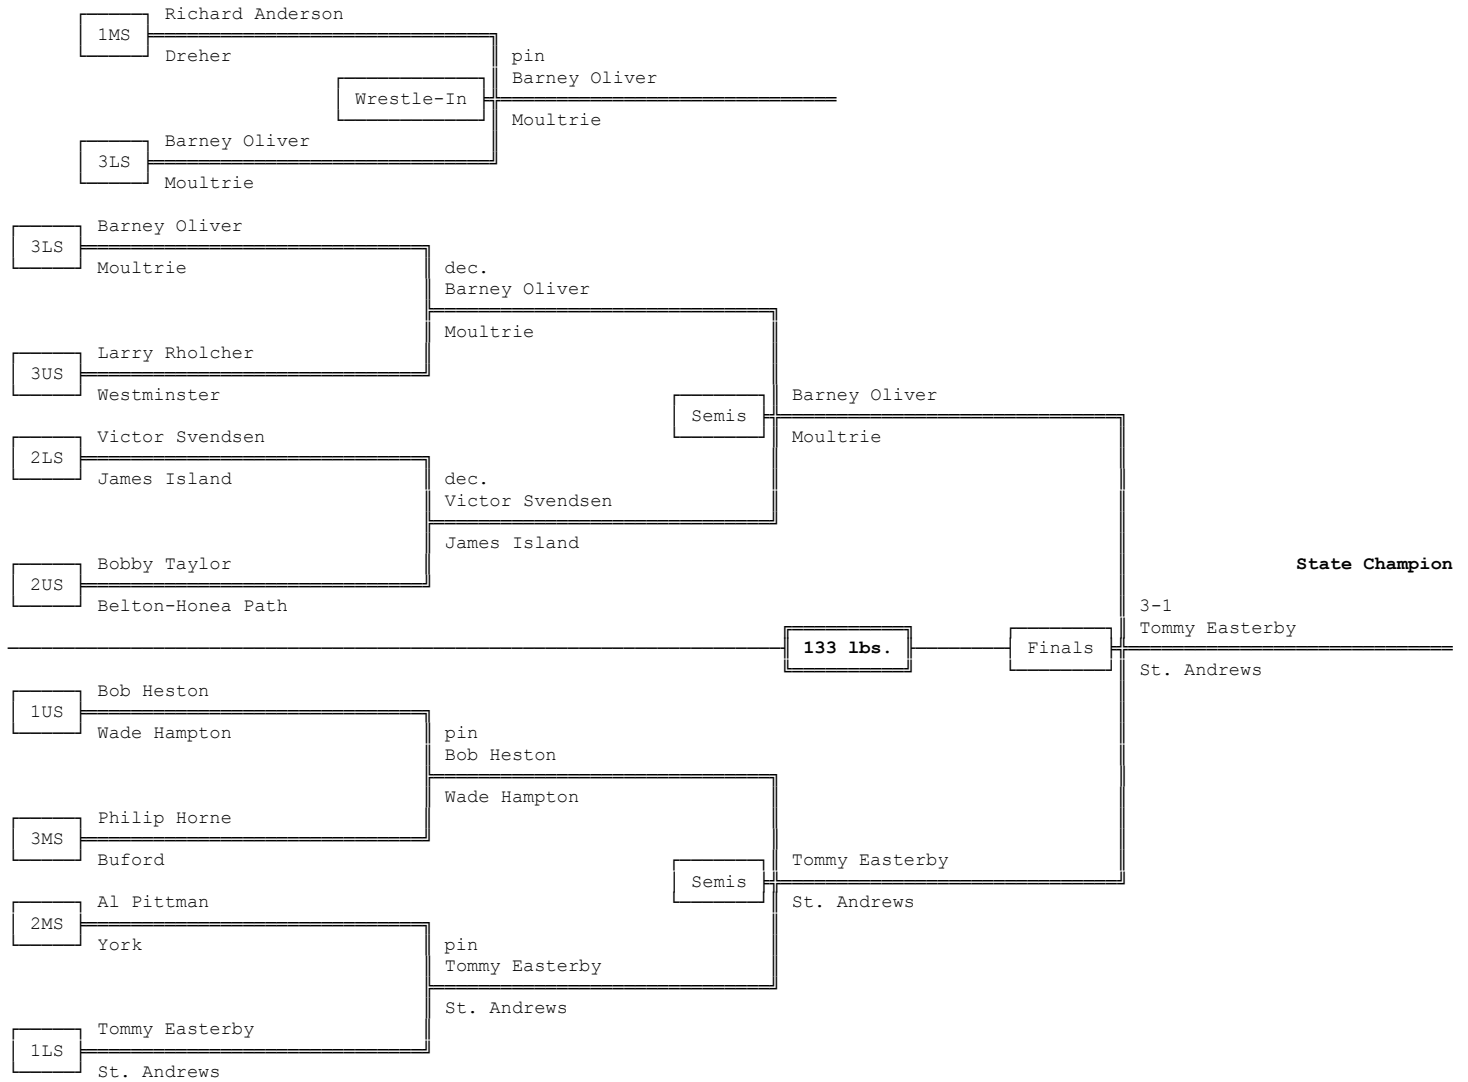

1969 4A-3A-2A-1A South Carolina High School State Wrestling Tournament

Championship Bracket - 133 lbs.