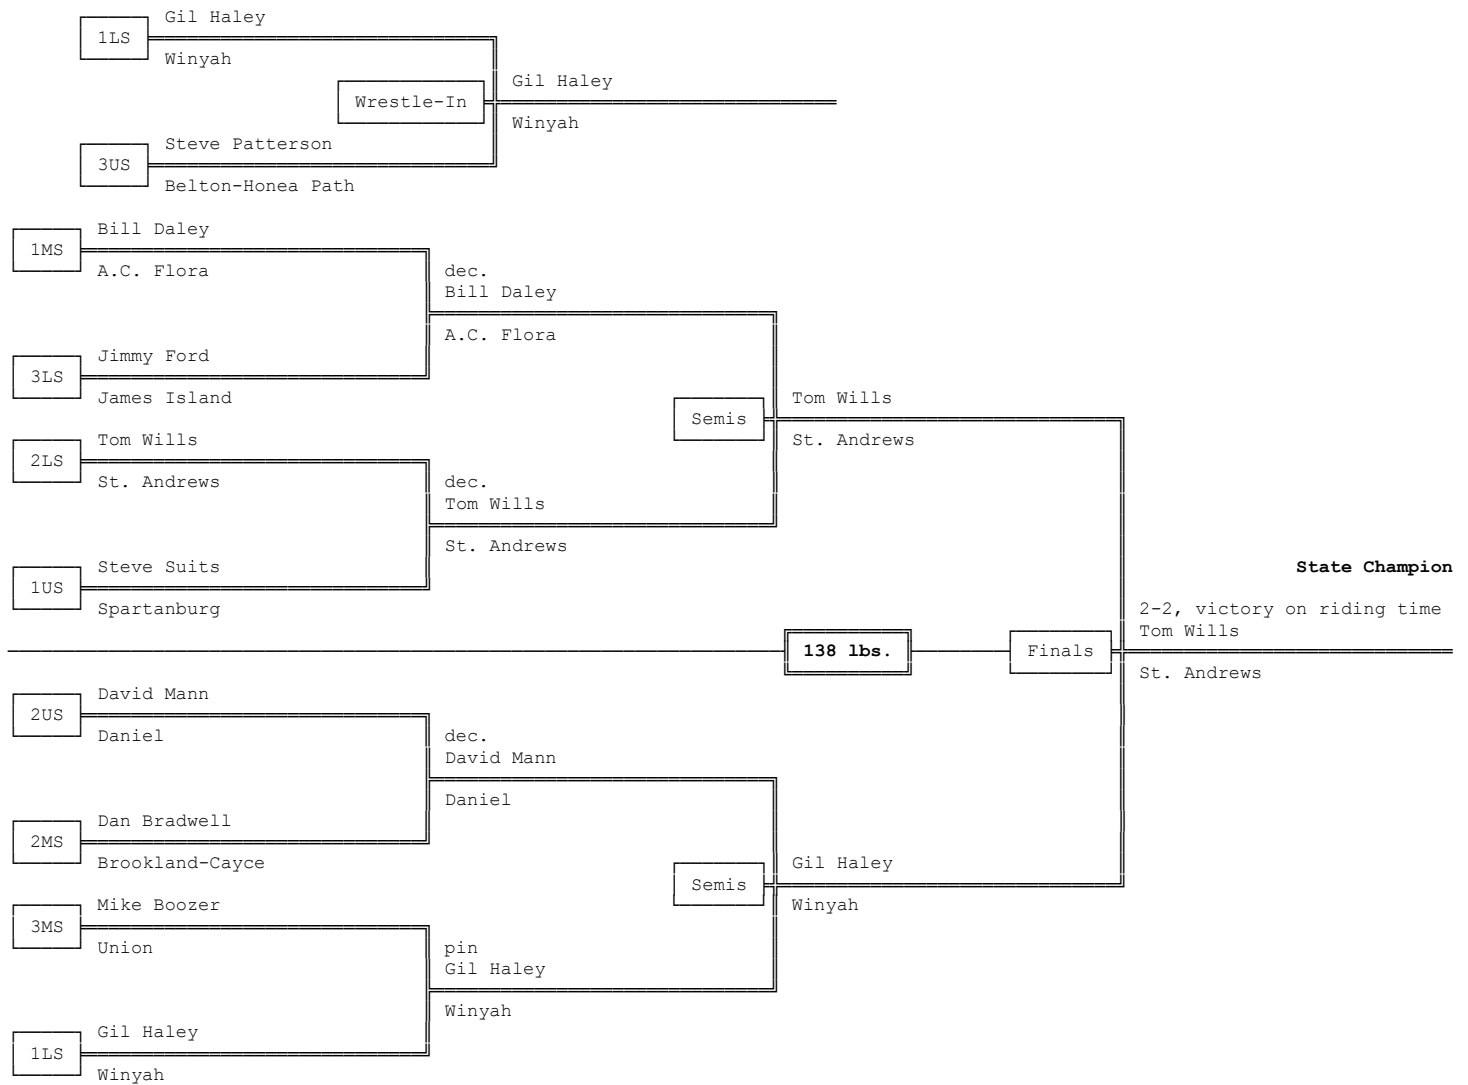

Championship Bracket - 133 lbs.

Consolation Bracket - 133 lbs.

1969 4A-3A-2A-1A South Carolina High School State Wrestling Tournament

Championship Bracket - 138 lbs.

Consolation Bracket - 138 lbs.

1969 4A-3A-2A-1A South Carolina High School State Wrestling Tournament