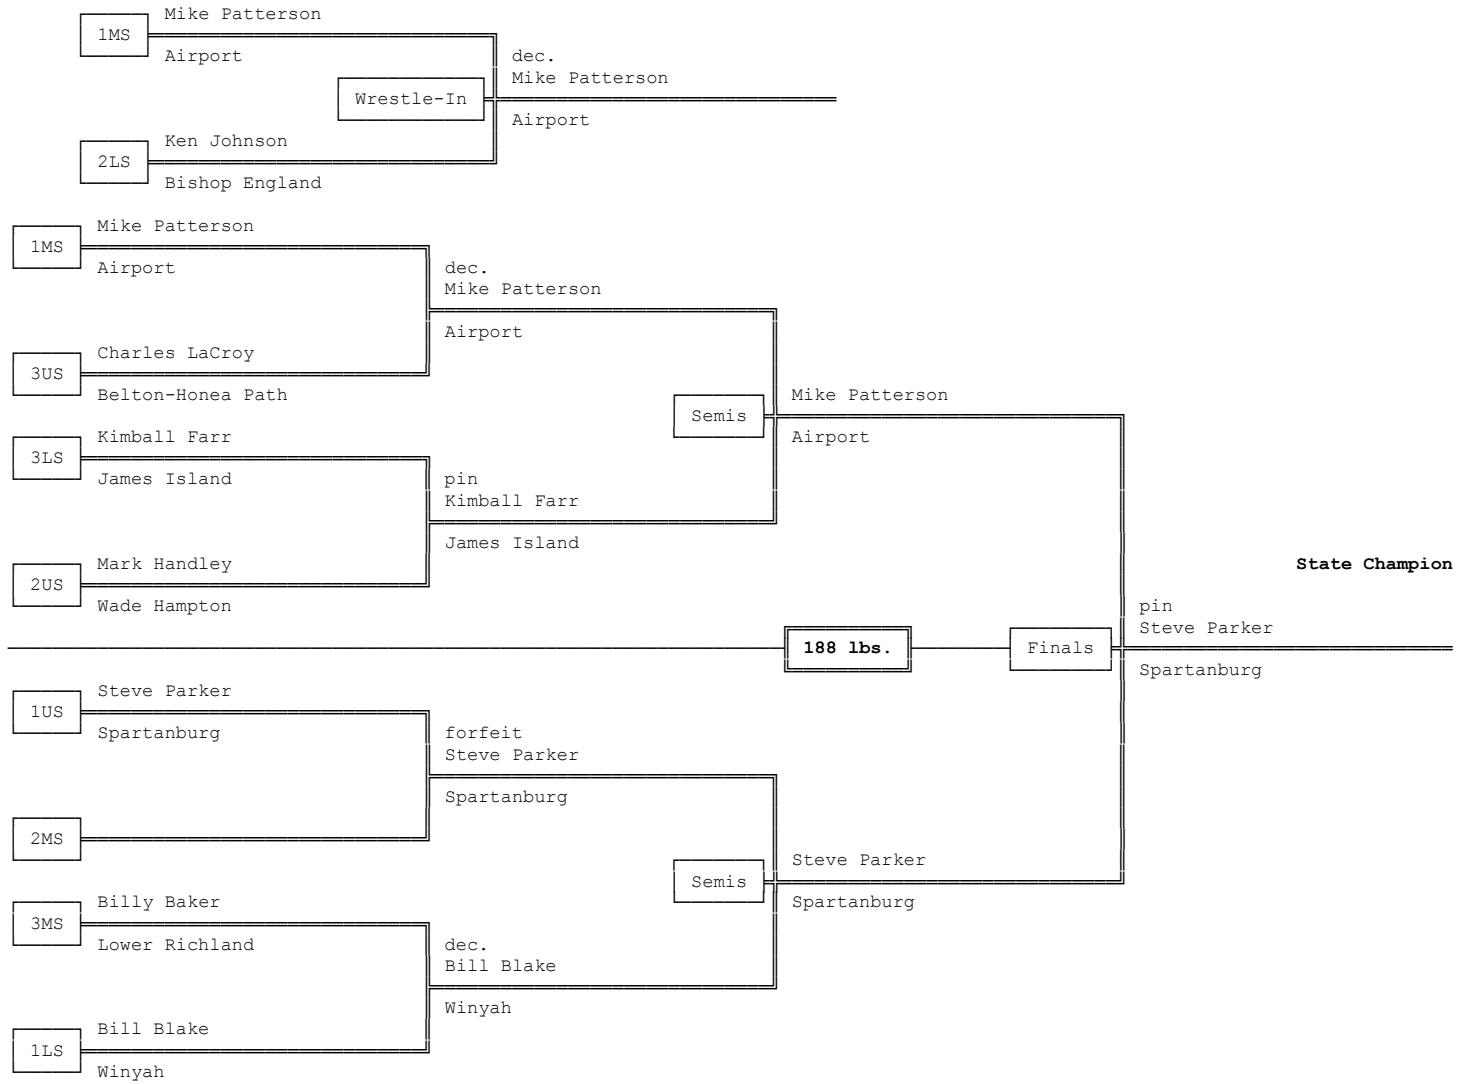

1969 4A-3A-2A-1A South Carolina High School State Wrestling Tournament

Championship Bracket - 188 lbs.