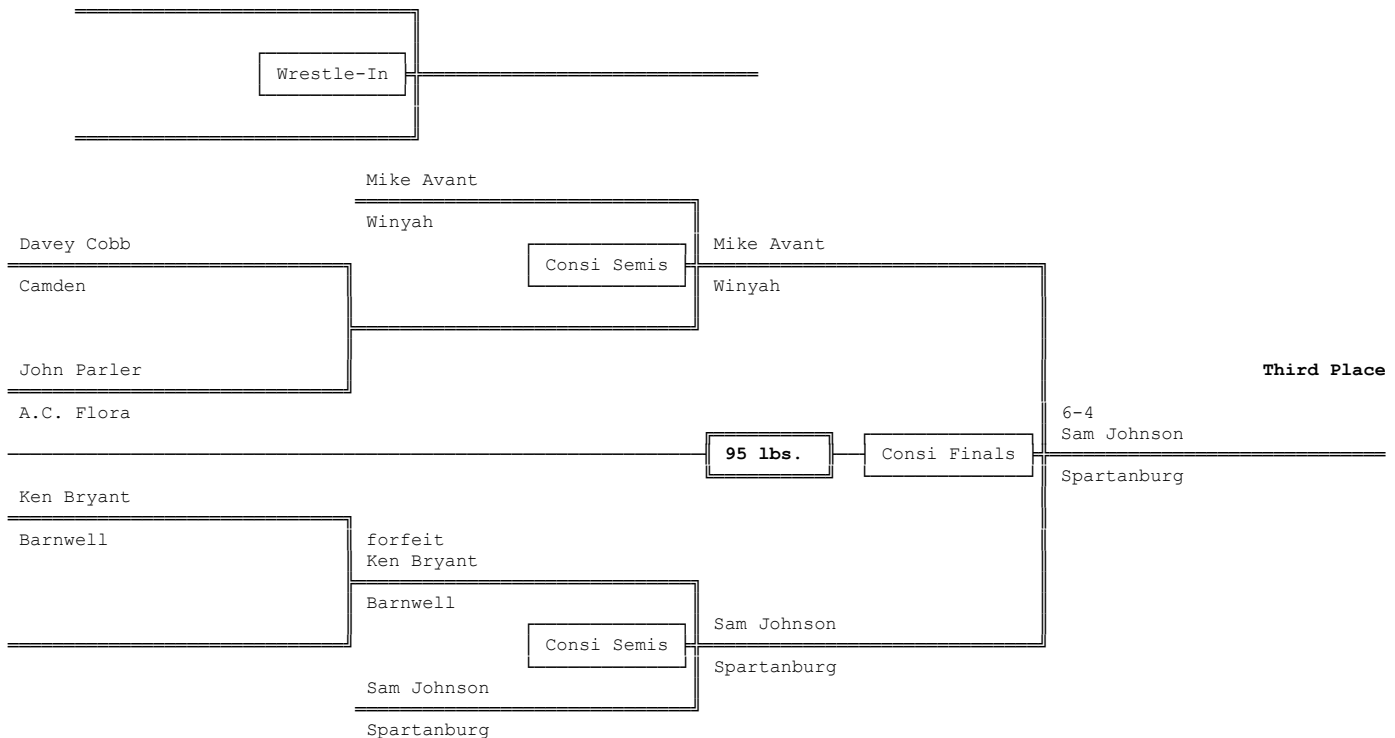

1969 4A-3A-2A-1A South Carolina High School State Wrestling Tournament

Championship Bracket - 95 lbs.

State Qualifiers - Upper State, Mid-State, Lower State

Consolation Bracket - 95 lbs.

1969 4A-3A-2A-1A South Carolina High School State Wrestling Tournament