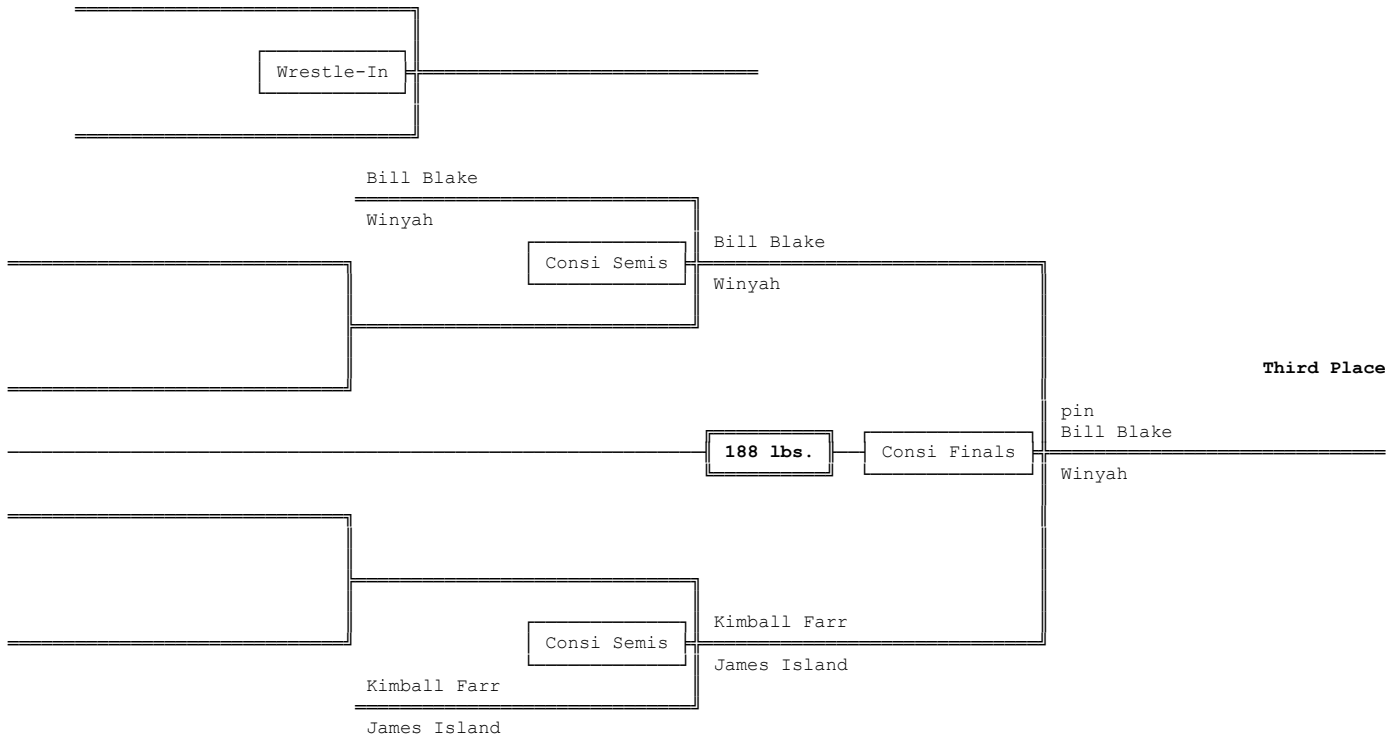

Consolation Bracket - 188 lbs.