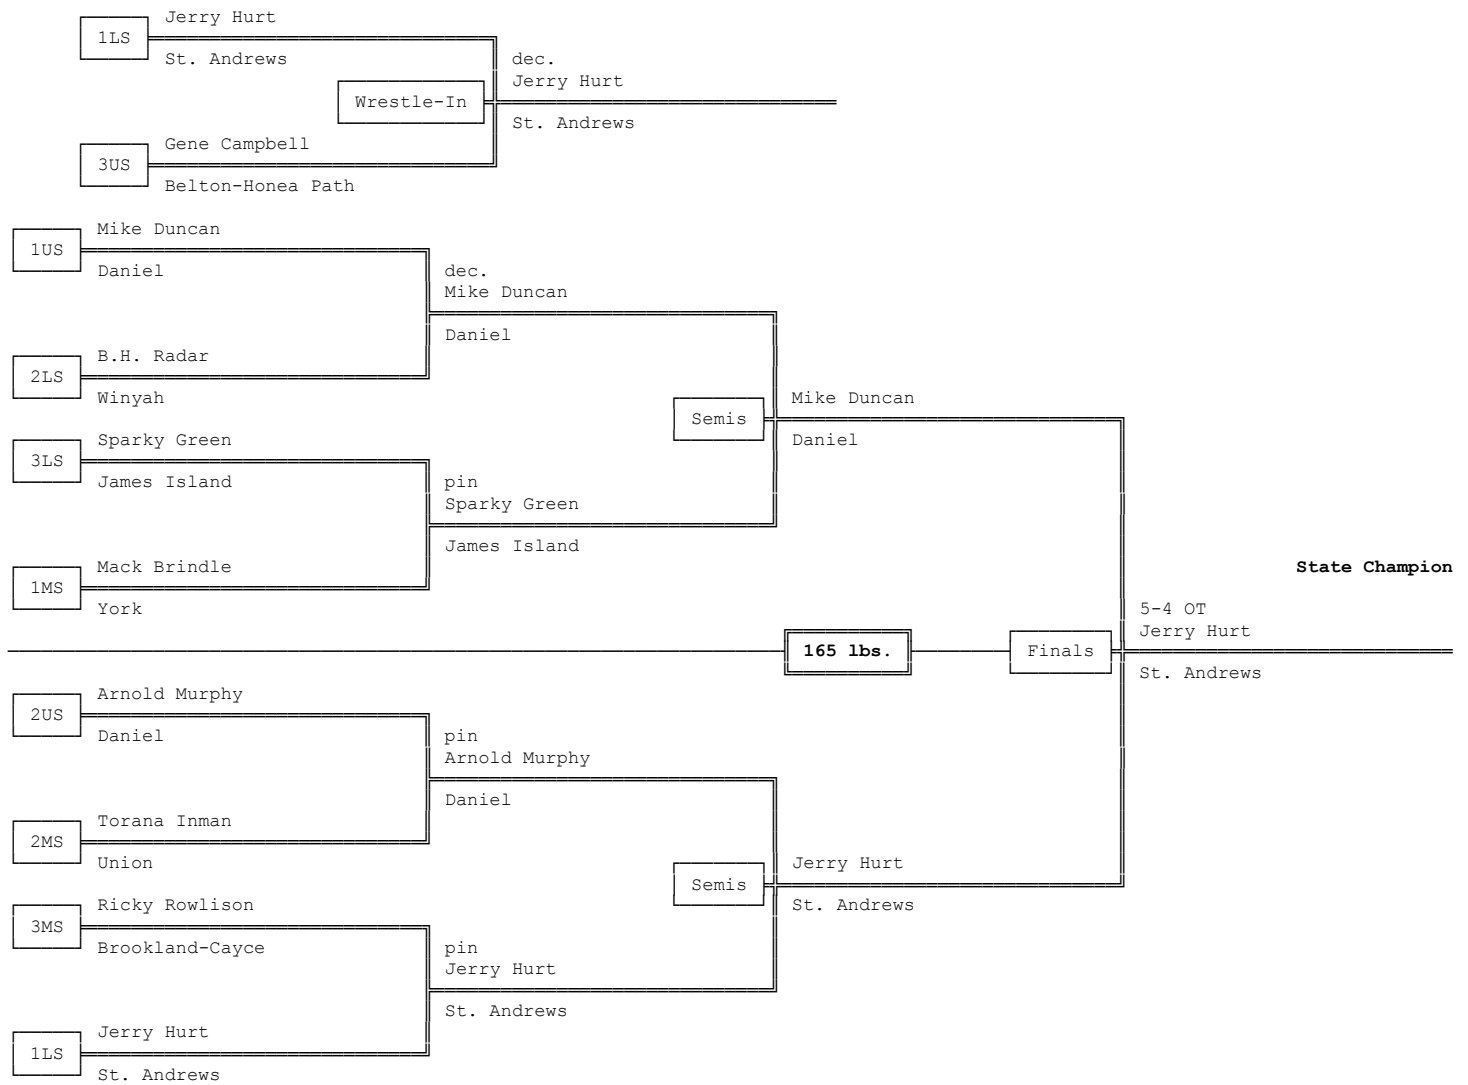

1969 4A-3A-2A-1A South Carolina High School State Wrestling Tournament

Championship Bracket - 165 lbs.