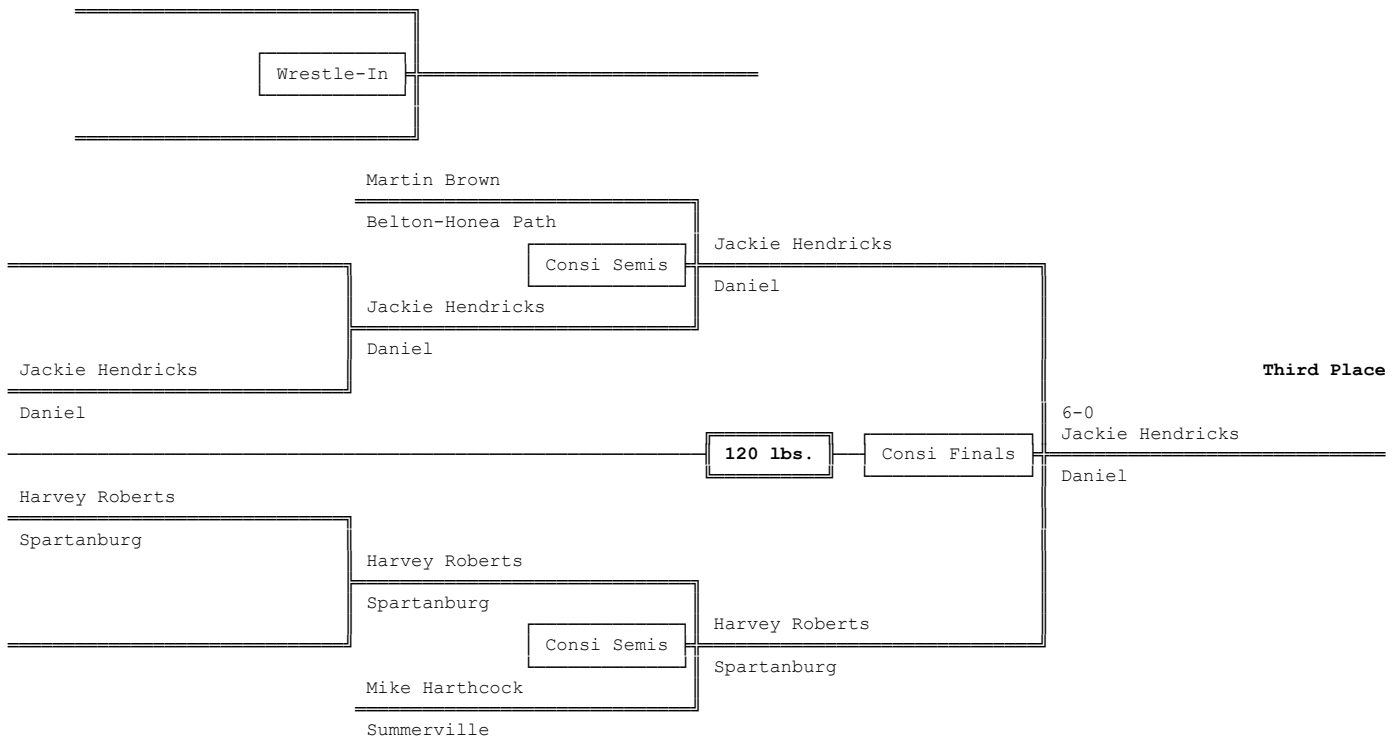

Consolation Bracket - 120 lbs.