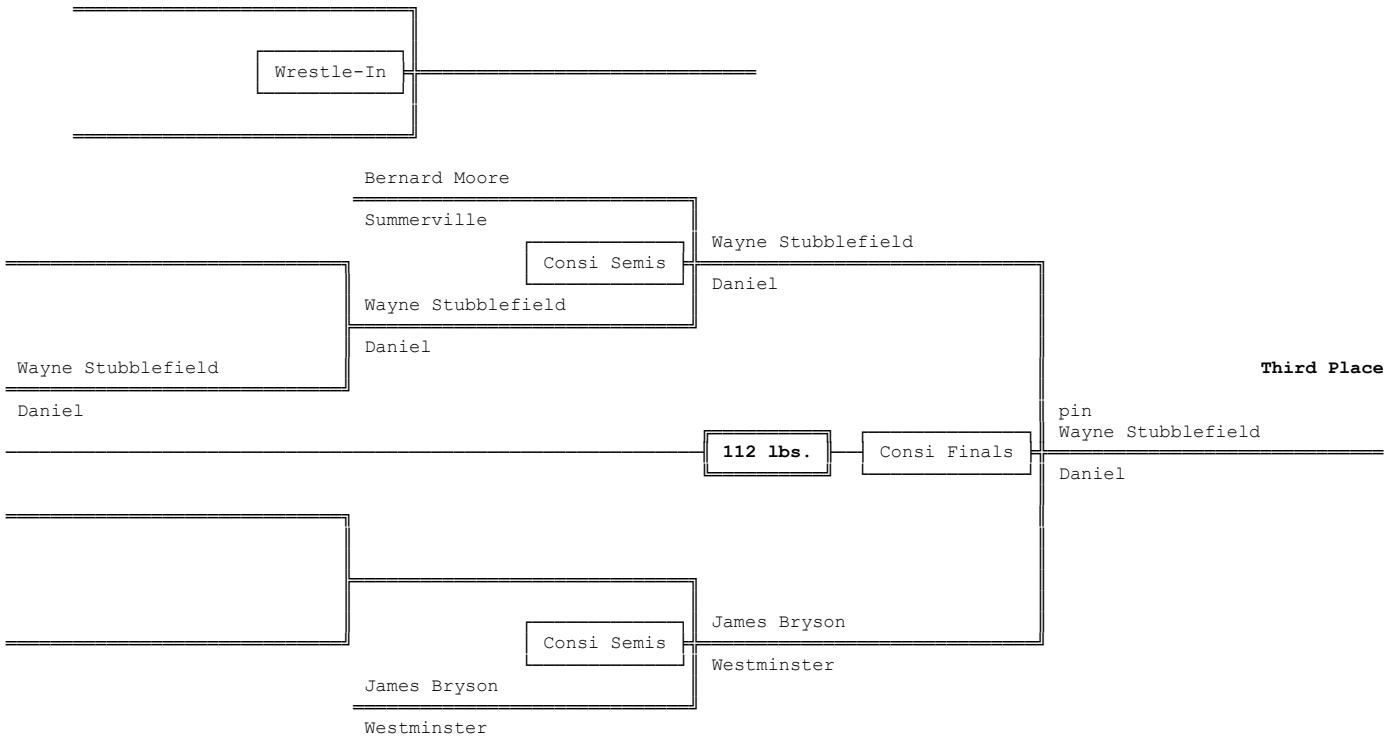

Championship Bracket - 103 lbs.

Consolation Bracket - 103 lbs.

1969 4A-3A-2A-1A South Carolina High School State Wrestling Tournament

Championship Bracket - 112 lbs.

Consolation Bracket - 112 lbs.

1969 4A-3A-2A-1A South Carolina High School State Wrestling Tournament