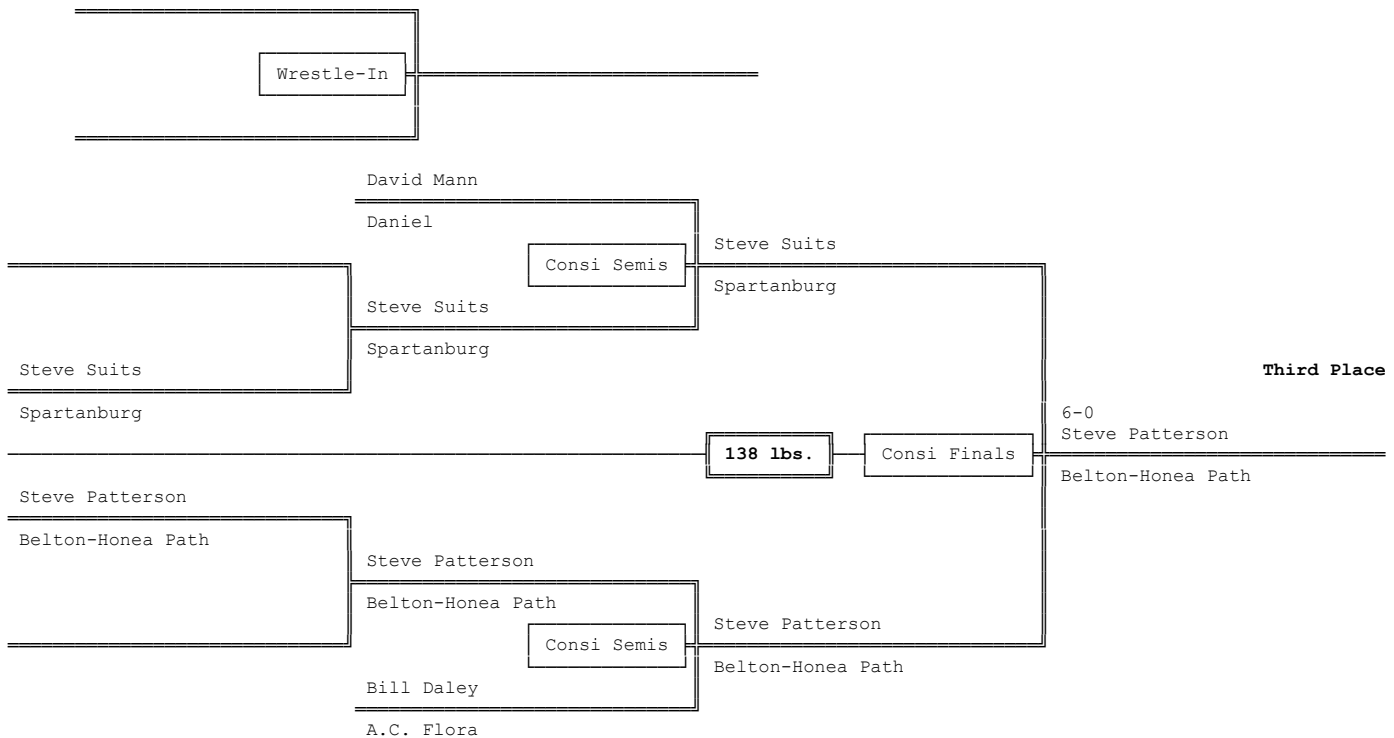

Championship Bracket - 133 lbs.

Consolation Bracket - 133 lbs.

1969 4A-3A-2A-1A South Carolina High School State Wrestling Tournament

Championship Bracket - 138 lbs.

Consolation Bracket - 138 lbs.

1969 4A-3A-2A-1A South Carolina High School State Wrestling Tournament