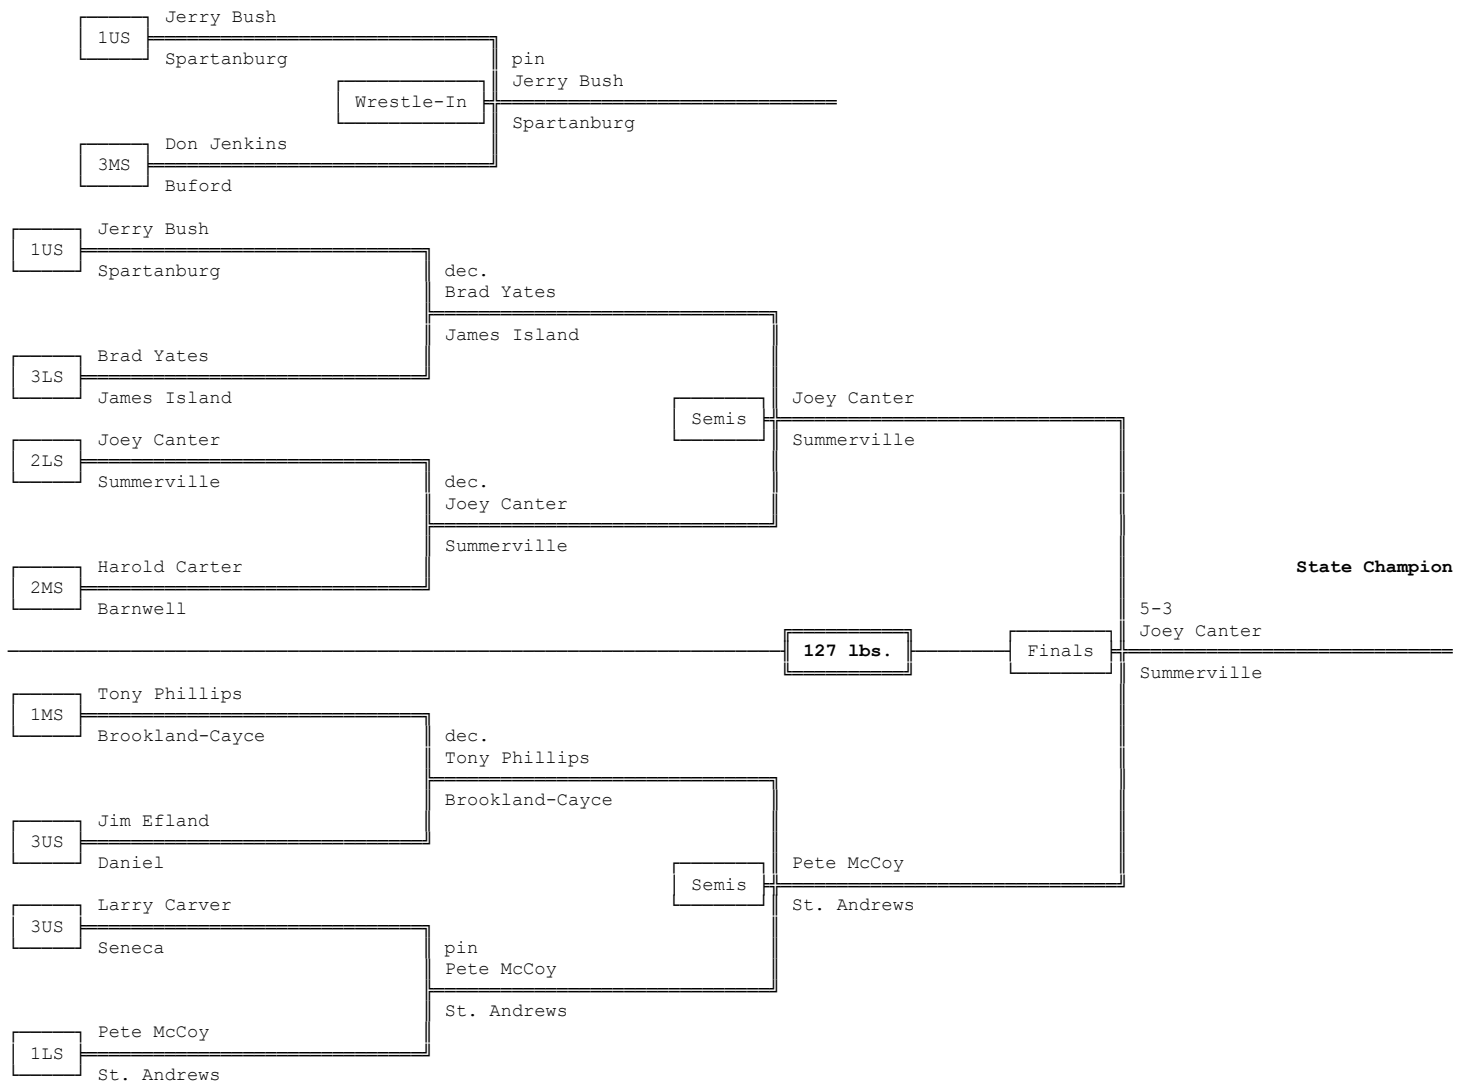

Championship Bracket - 120 lbs.

Consolation Bracket - 120 lbs.

1969 4A-3A-2A-1A South Carolina High School State Wrestling Tournament

Championship Bracket - 127 lbs.

Consolation Bracket - 127 lbs.

1969 4A-3A-2A-1A South Carolina High School State Wrestling Tournament