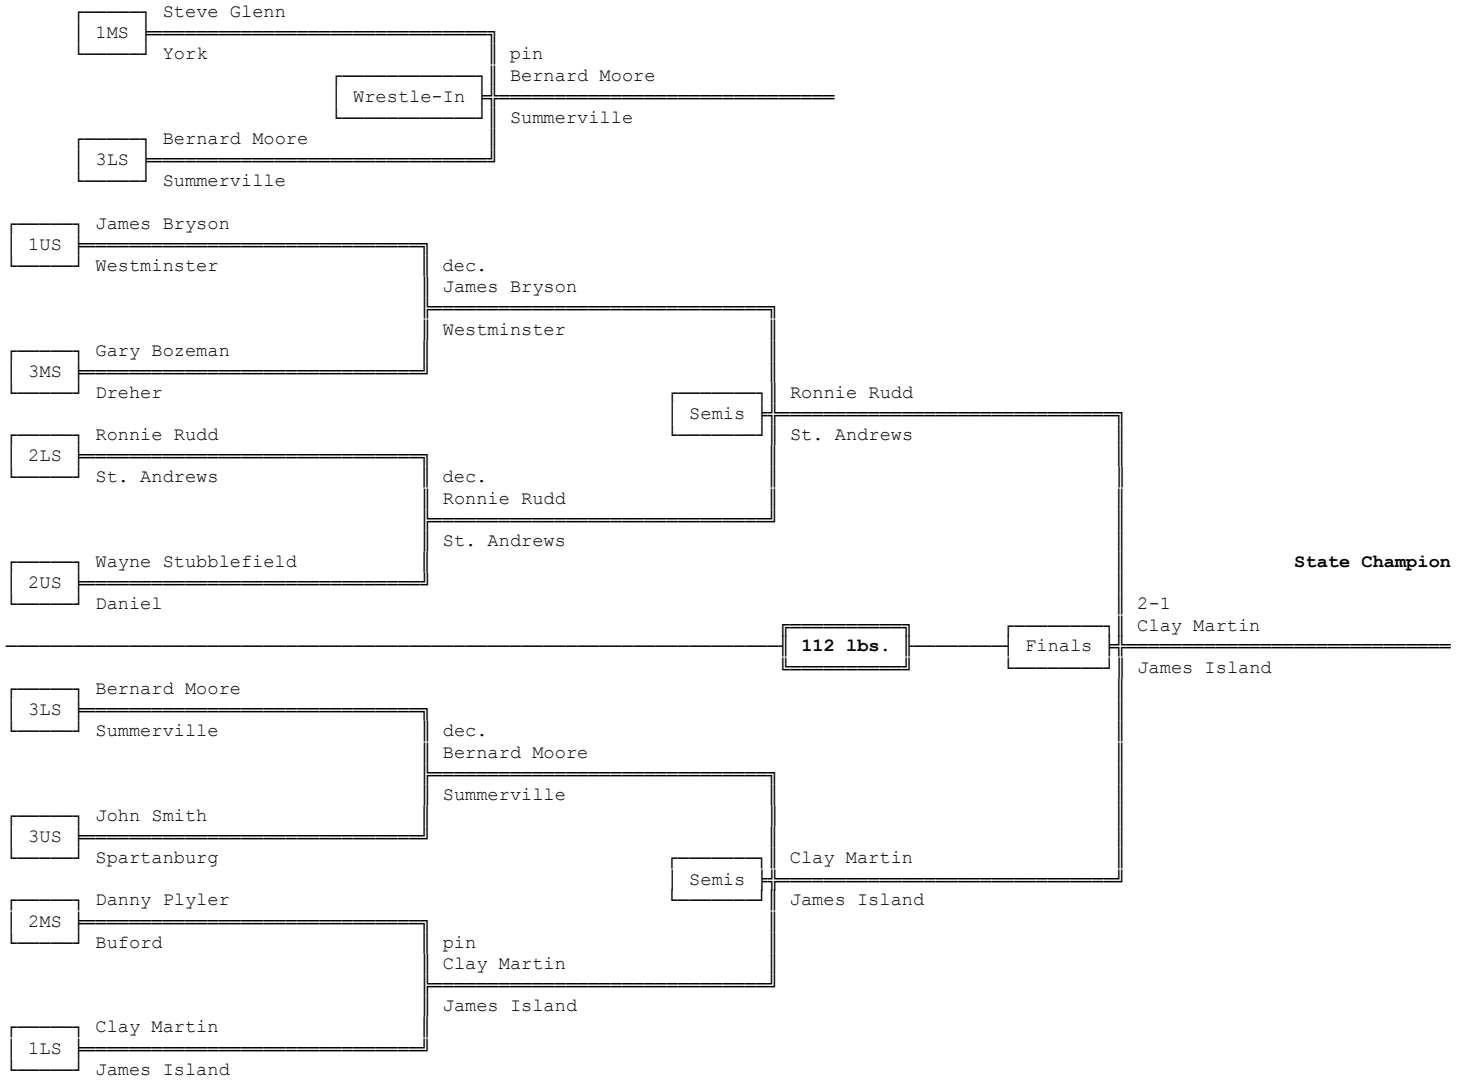

Championship Bracket - 103 lbs.

Consolation Bracket - 103 lbs.

1969 4A-3A-2A-1A South Carolina High School State Wrestling Tournament

Championship Bracket - 112 lbs.

Consolation Bracket - 112 lbs.

1969 4A-3A-2A-1A South Carolina High School State Wrestling Tournament