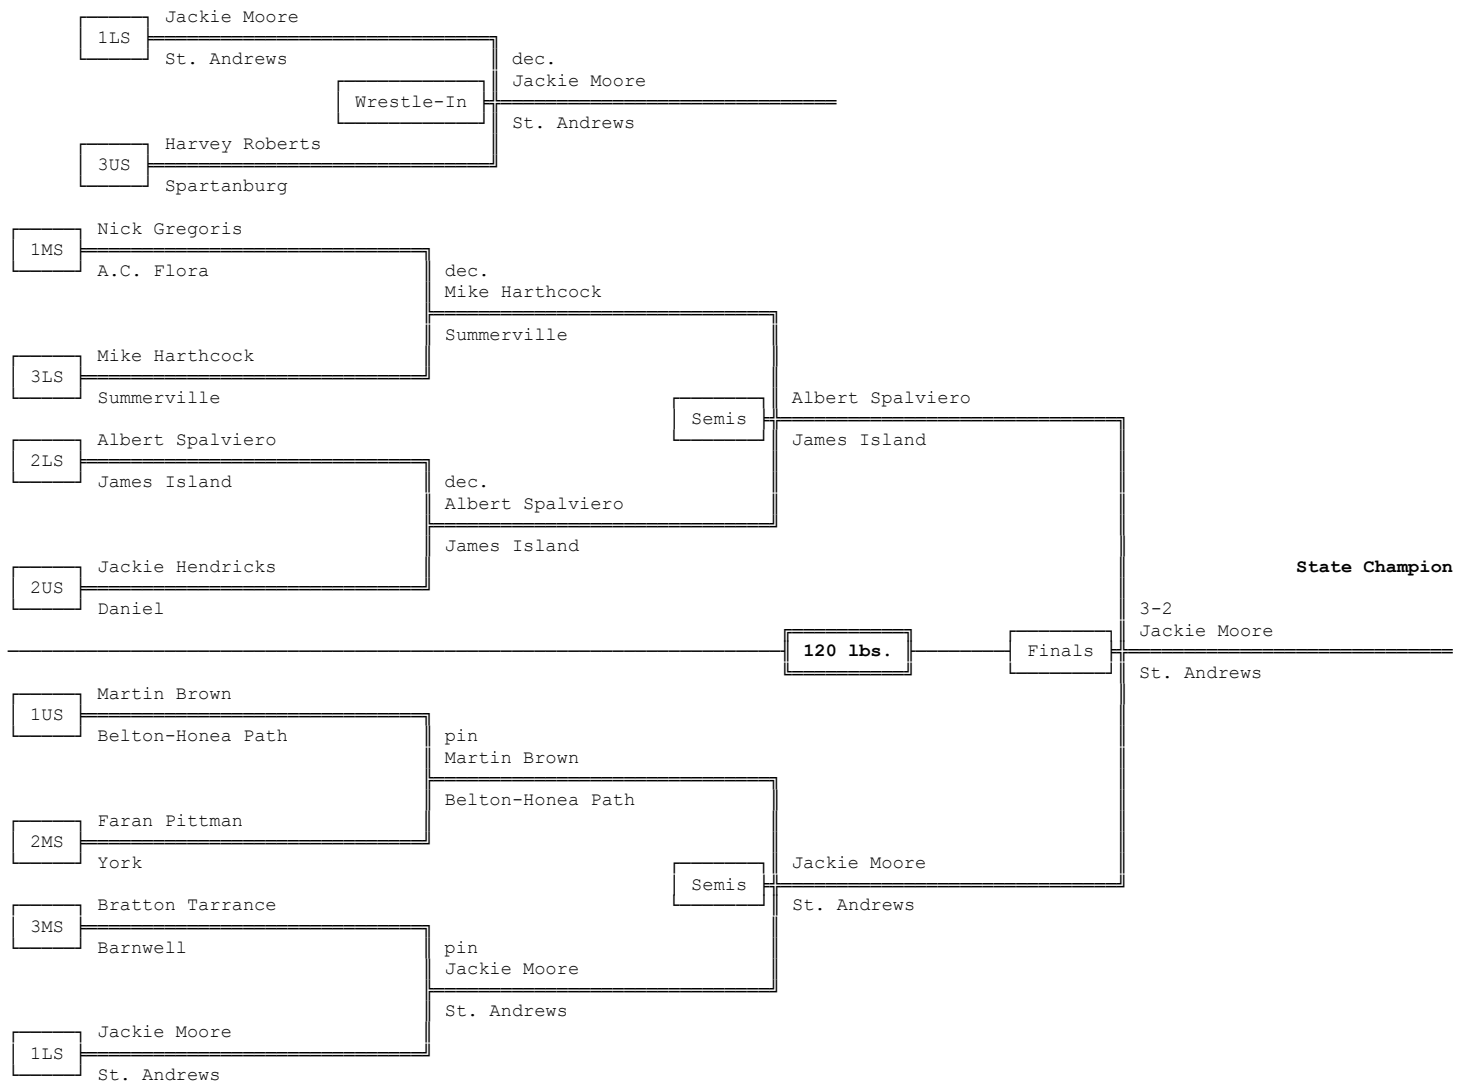

1969 4A-3A-2A-1A South Carolina High School State Wrestling Tournament

Championship Bracket - 120 lbs.