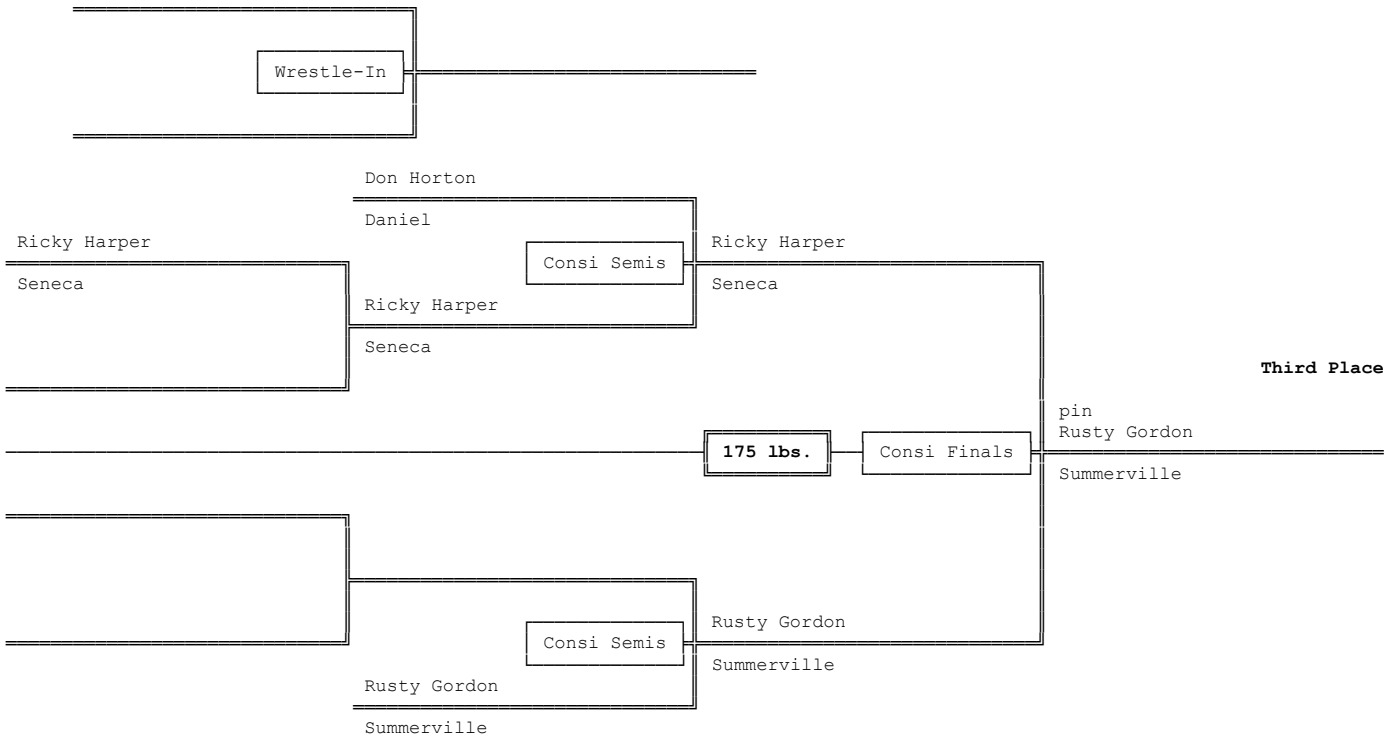

Championship Bracket - 165 lbs.

Consolation Bracket - 165 lbs.

1969 4A-3A-2A-1A South Carolina High School State Wrestling Tournament

Championship Bracket - 175 lbs.

Consolation Bracket - 175 lbs.

1969 4A-3A-2A-1A South Carolina High School State Wrestling Tournament