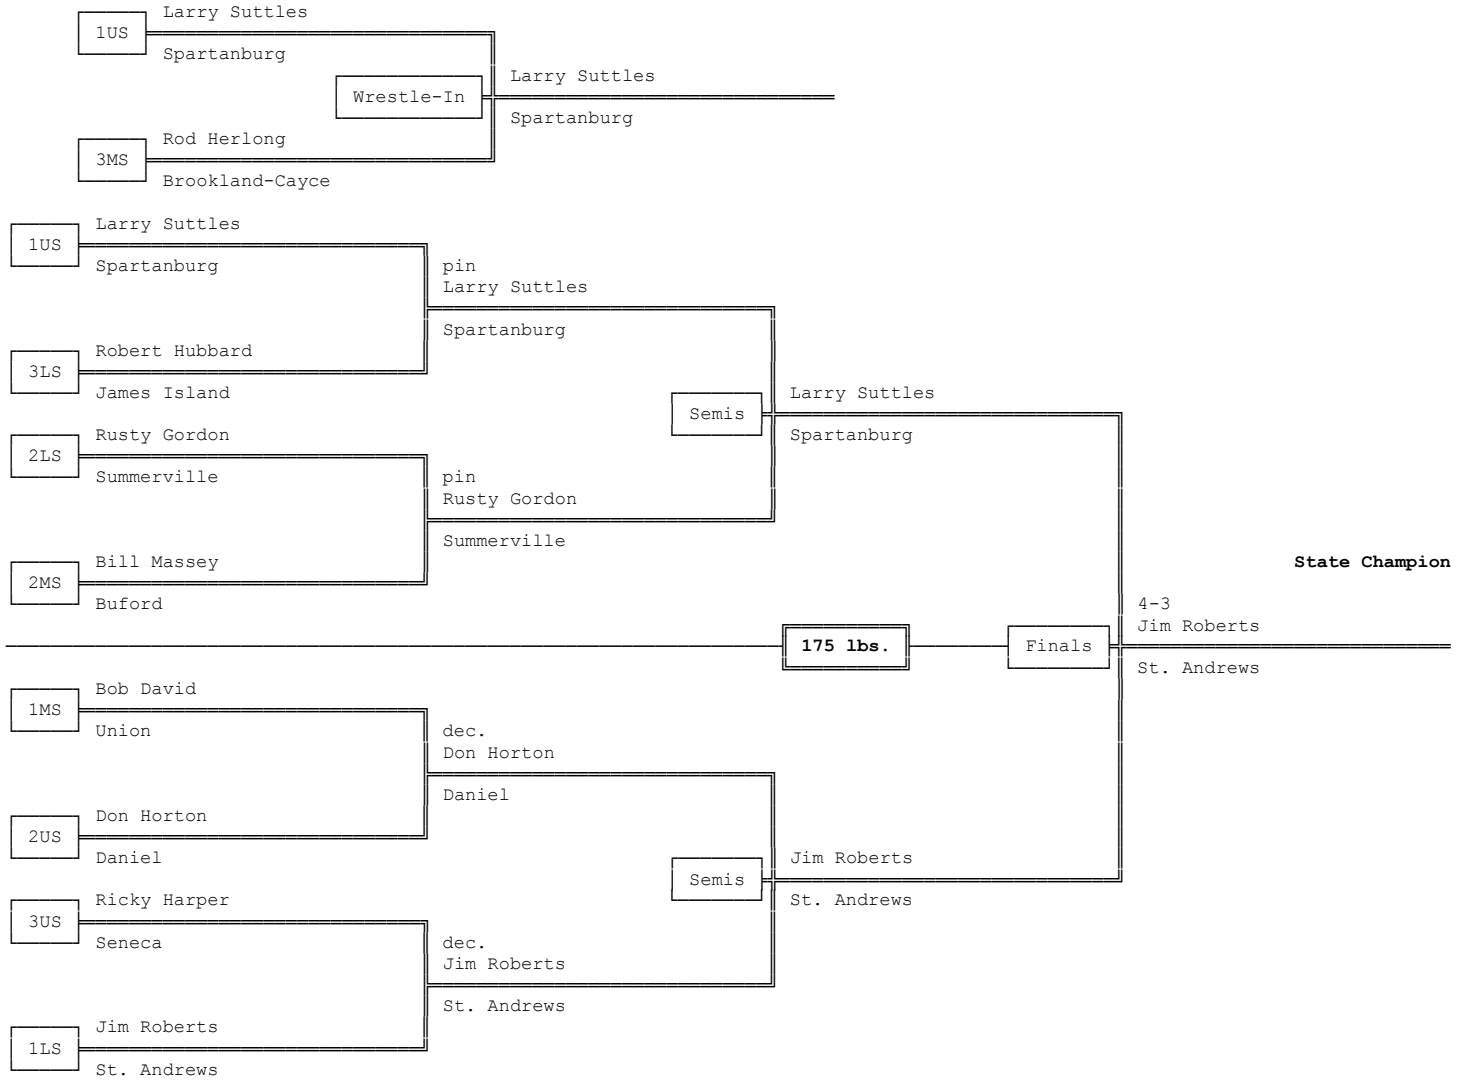

Championship Bracket - 165 lbs.

Consolation Bracket - 165 lbs.

1969 4A-3A-2A-1A South Carolina High School State Wrestling Tournament

Championship Bracket - 175 lbs.

Consolation Bracket - 175 lbs.

1969 4A-3A-2A-1A South Carolina High School State Wrestling Tournament