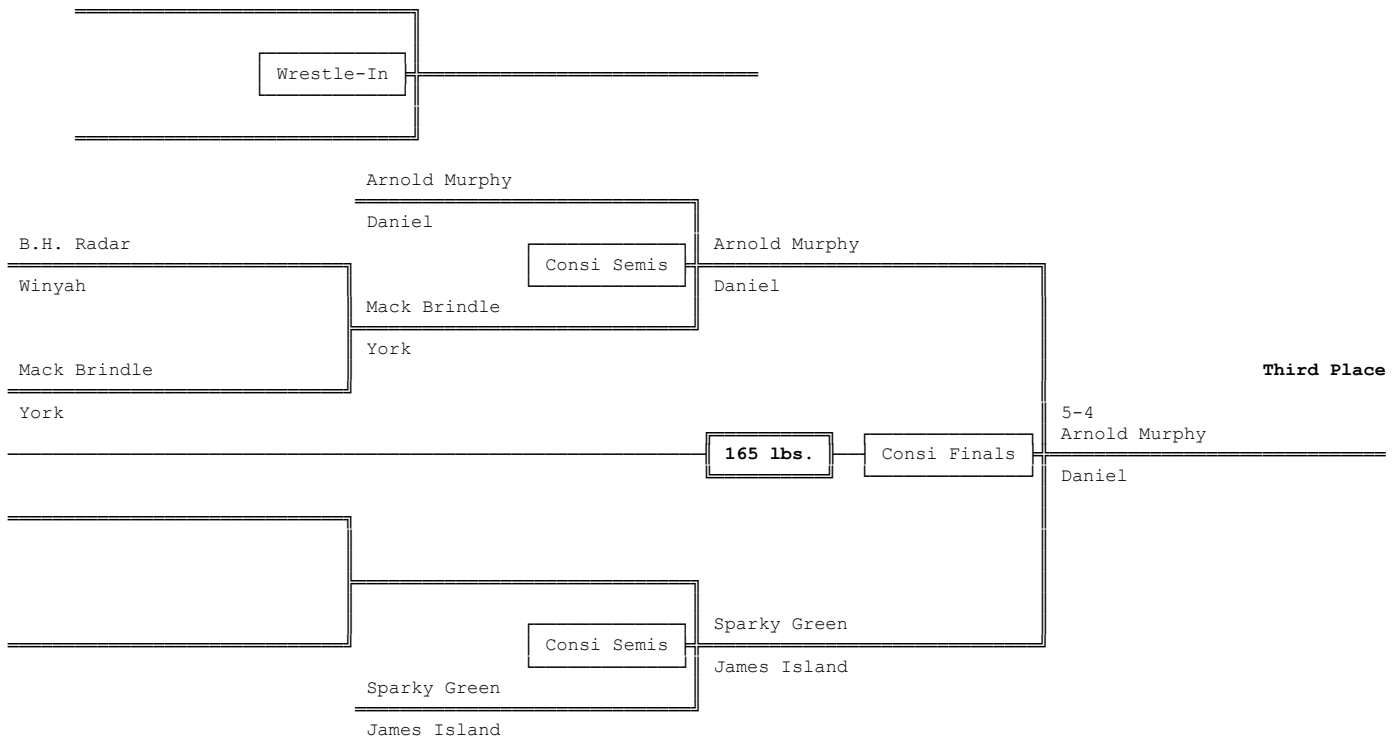

Consolation Bracket - 165 lbs.