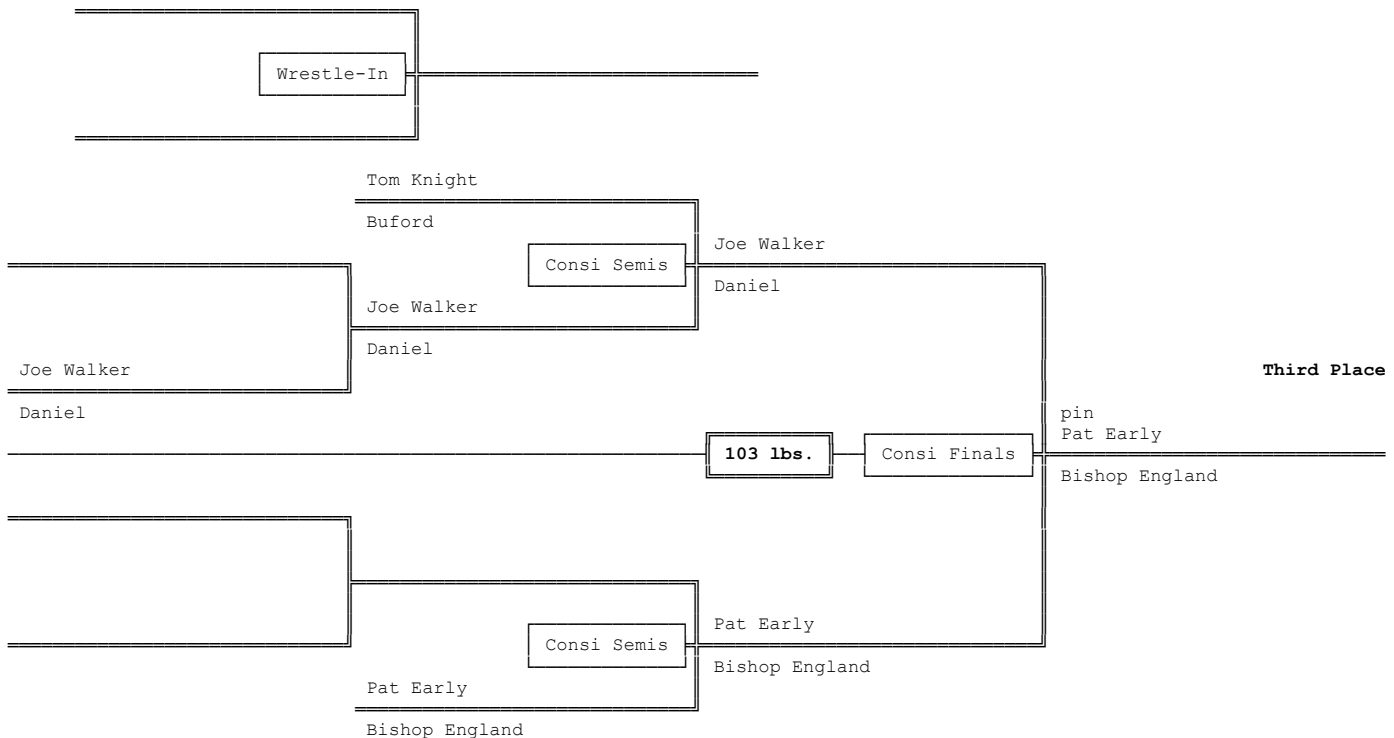

Consolation Bracket - 103 lbs.