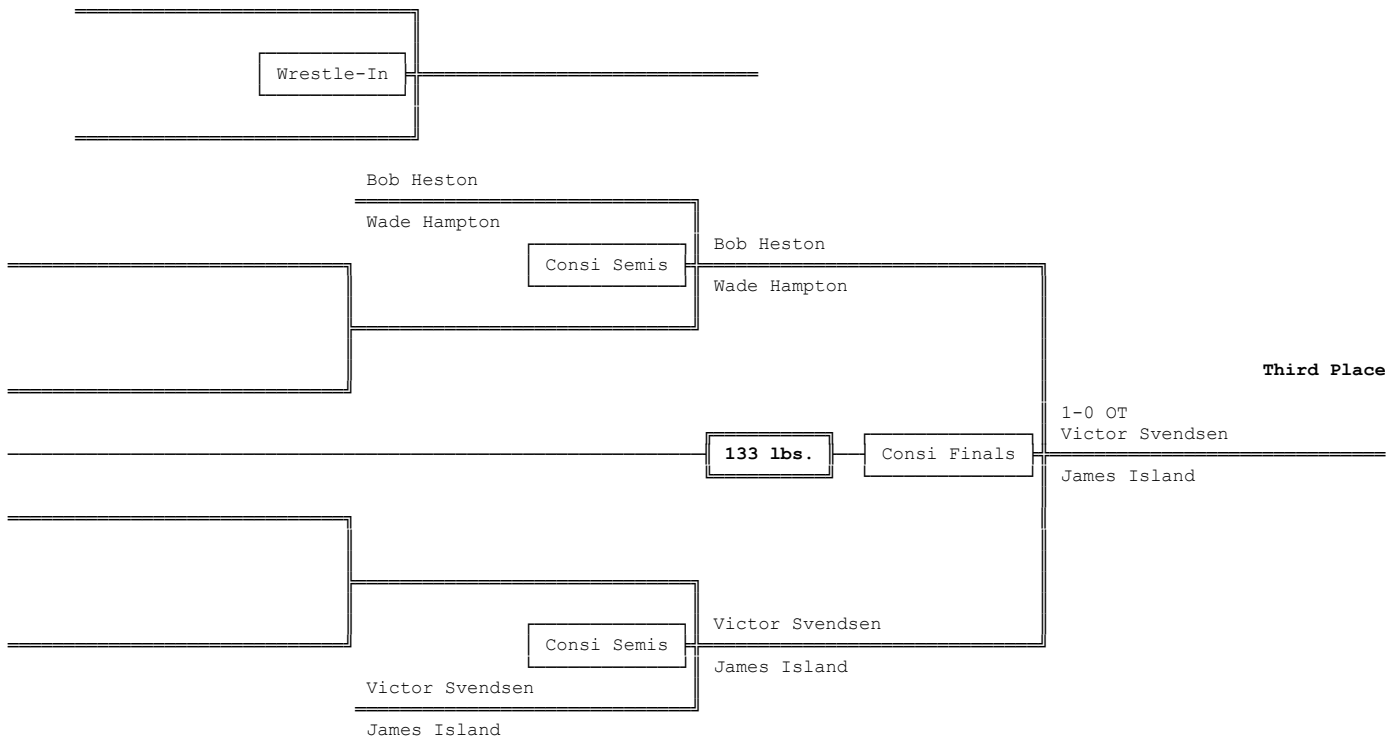

Consolation Bracket - 133 lbs.