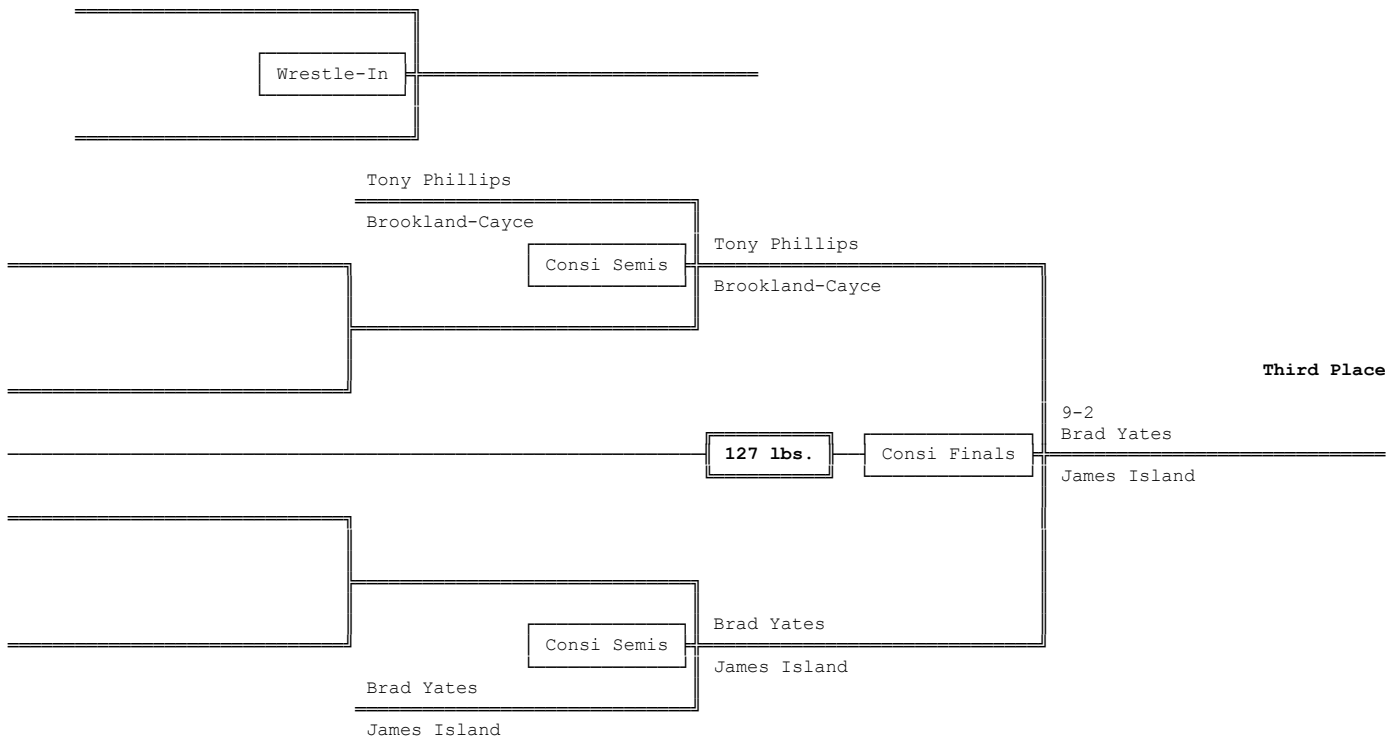

Championship Bracket - 120 lbs.

Consolation Bracket - 120 lbs.

1969 4A-3A-2A-1A South Carolina High School State Wrestling Tournament

Championship Bracket - 127 lbs.

Consolation Bracket - 127 lbs.

1969 4A-3A-2A-1A South Carolina High School State Wrestling Tournament