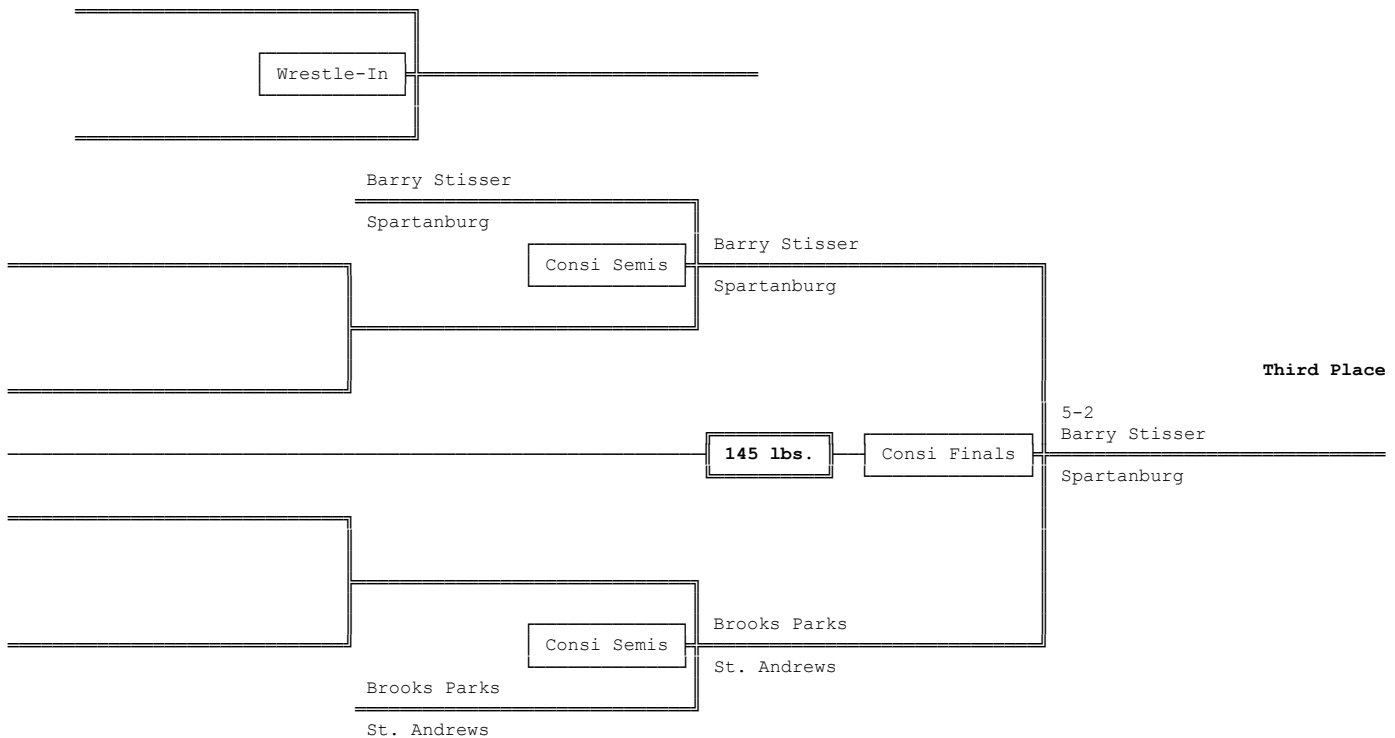

Consolation Bracket - 145 lbs.