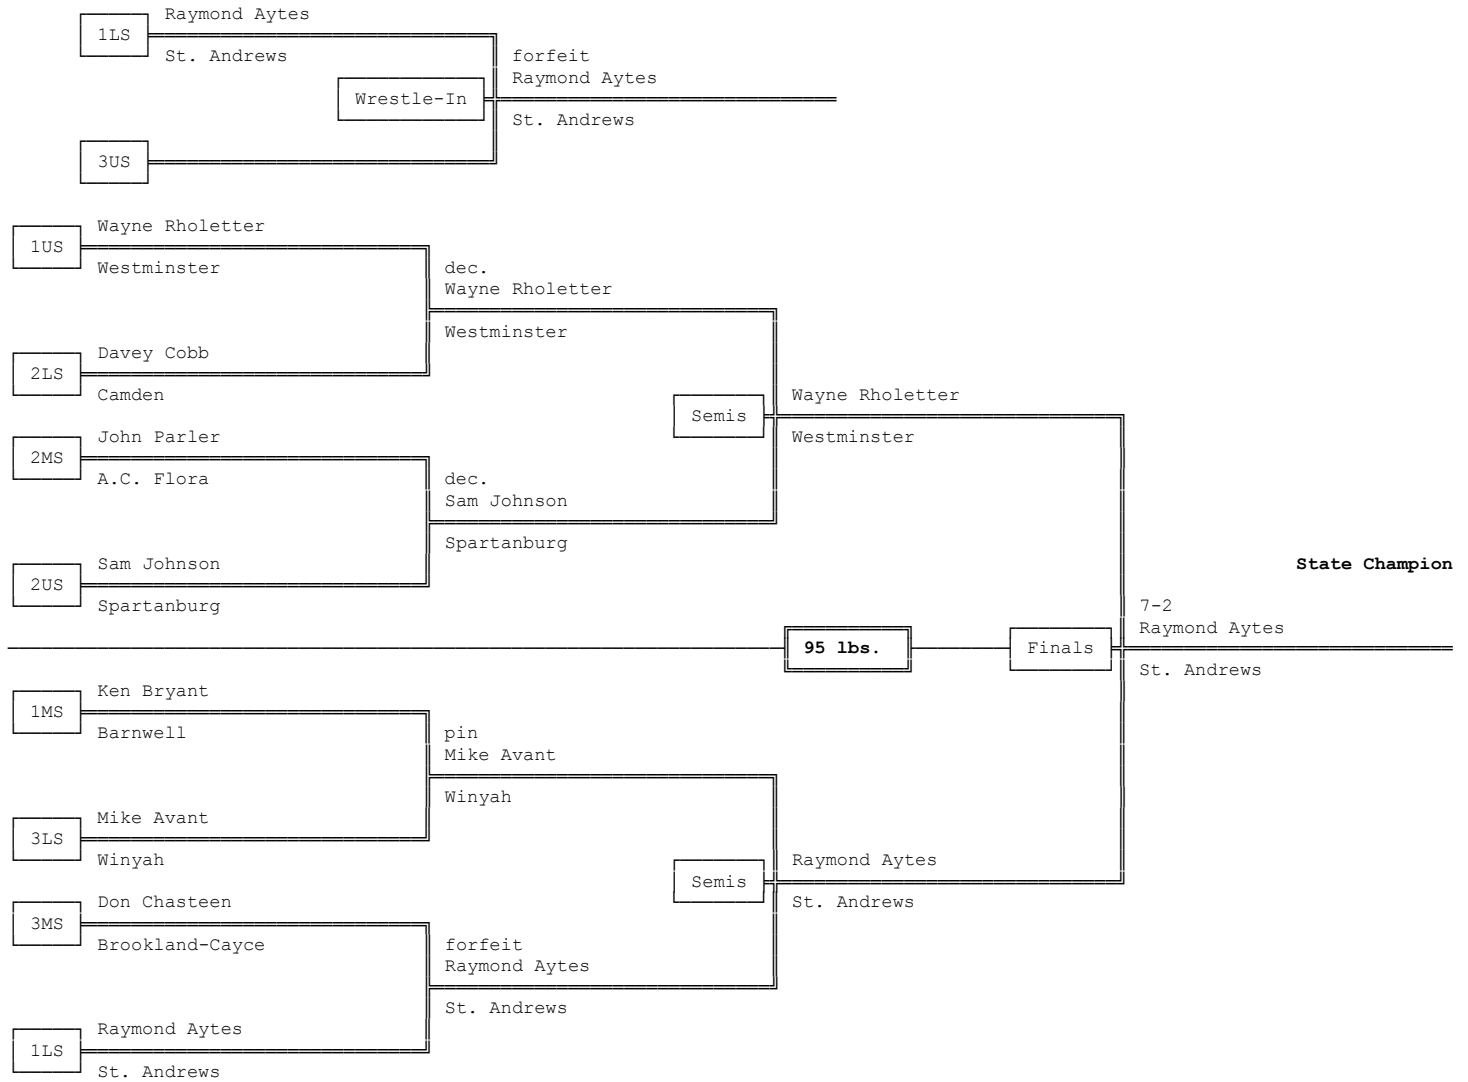

1969 4A-3A-2A-1A South Carolina High School State Wrestling Tournament

Championship Bracket - 95 lbs.

State Qualifiers - Upper State, Mid-State, Lower State

Consolation Bracket - 95 lbs.

1969 4A-3A-2A-1A South Carolina High School State Wrestling Tournament